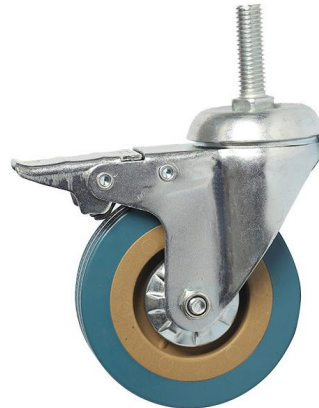

Products code	Size	 Wheel Dia (mm)	 wheel Width (mm)	 Load Height (mm)	 Thread Size (mm)	 Loading (kg)
TCO-20041-TH	3"	75	36	108	M12 x 30	80
TCO- 20042-TH	4"	100	36	130	M12 x 30	100
TCO- 20043-TH	5"	125	36	157	M12 x 30	120

Medium Duty Series
Iron red PU wheel

Products code	Size	 Wheel Dia (mm)	 wheel Width (mm)	 Load Height (mm)	 Plate size (mm)	 Hole spacing (mm)	 Hole Dia (mm)	 Loading (kg)
TCO-20051	4"	100	30	125	105 x 80	80 x 60	8.5	120
TCO- 20052	5"	125	37	150	105 x 80	80 x 60	8.5	130
TCO- 20053	6"	160	48	195	135 x 105	105 x 75	11	140

Dining trolley wheels PVC Wheels

Products code	Size	 Wheel Dia (mm)	 wheel Width (mm)	 Load Height (mm)	 Plate size (mm)	 Hole spacing (mm)	 Hole Dia (mm)	 Loading (kg)
TCO- 20061	2"	50	17	70	50 x 50	35 x 35	8.5	30
TCO- 20062	3"	75	21	105	100 x 60	80 x 40	8.5	50
TCO-20063	4"	100	25	130	100 x 60	80 x 40	8.5	60
TCO- 20064	5"	125	25	153	100 x 60	80 x 40	8.5	70

Products code	Size	 Wheel Dia (mm)	 wheel Width (mm)	 Load Height (mm)	 Thread Size (mm)	 Loading (kg)
TCO- 20061-TH	2"	50	17	70	M8 x 15	30
TCO- 20062-TH	3"	75	21	105	M10 x 30	50
TCO-20063-TH	4"	100	25	130	M12 x 30	60
TCO- 20064-TH	5"	125	25	153	M12 x 30	70